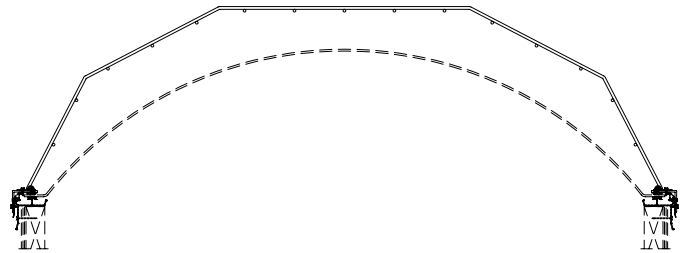

Model SCAGE

Material  
Galvanized Steel

# Gladiator External Safety Cage Spec Sheet

Galvanized Steel Wire Mesh Safety Cage

## Specifications

SunWeld Gladiator External Safety Cages shall be model No. \_\_\_\_\_ as provided by Carlisle SynTec Systems, Carlisle, PA. External safety cages shall be fully factory assembled consisting of a ¼" galvanized steel wire mesh with a 4" square grid pattern and 3" long corrosion-resistant metal angle-connecting clips. External safety cage attaches to 1¾" x 2" corrosion resistant angle brackets. The external safety cage assembly is to be attached to the skylight frame using corrosion-resistant #8 TEK screws with an interval spacing of no more than 12" centers. External safety cage shape may vary based on size and rise of skylight.

## Features

- » ¼" Galvanized Steel Wire Mesh
- » 4" x 4" Grid Pattern
- » External Safety Cage Kit includes Corrosion-Resistant Metal Connecting-Clips & Fasteners  
Example model number where applicable:  
i.e. **4848-SCAGE**